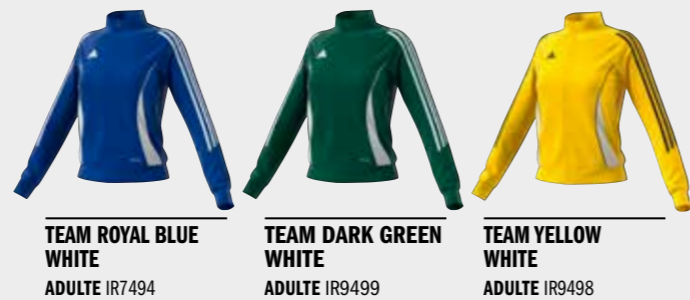

**TEAM NAVY BLUE 2 WHITE**  
ADULTE IR7492

**TEAM POWER RED 2 WHITE**  
ADULTE IR7493

**TEAM ROYAL BLUE WHITE**  
ADULTE IR7494

**TEAM DARK GREEN WHITE**  
ADULTE IR9499

**TEAM YELLOW WHITE**  
ADULTE IR9498