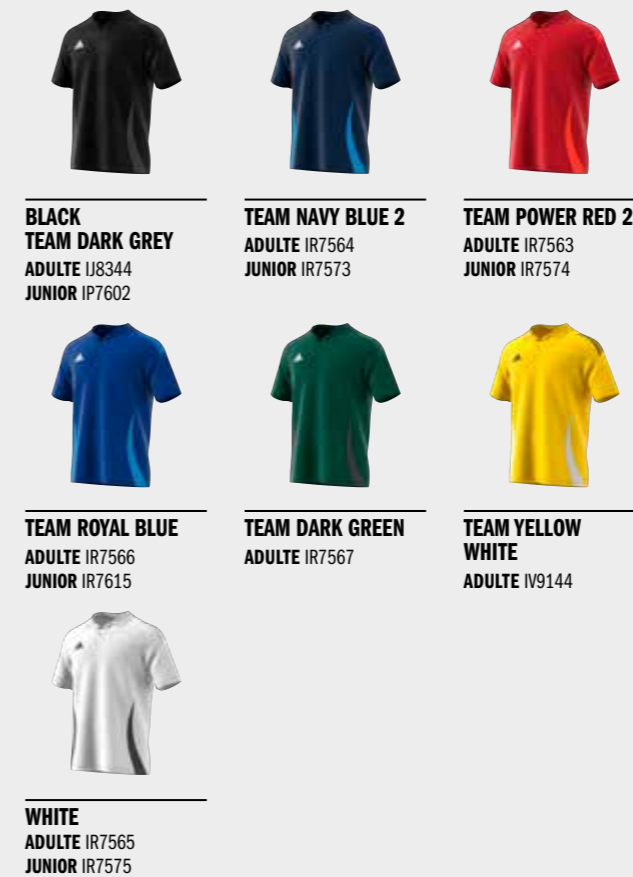

TIRO 24 COMPETITION

POLO

TIRO24 C POLO

ADULTE 40 €
JUNIOR 35 €

COUPE REGULAR
MATÉRIEL 65% POLYESTER RECYCLÉ / 35% COTON
TAILLES XS, S, M, L, XL, 2XL, 3XL
TAILLES 5/6A, 7/8A, 9/10A, 11/12A, 13/14A, 15/16A

CYCLE DE VIE → FEB 2026