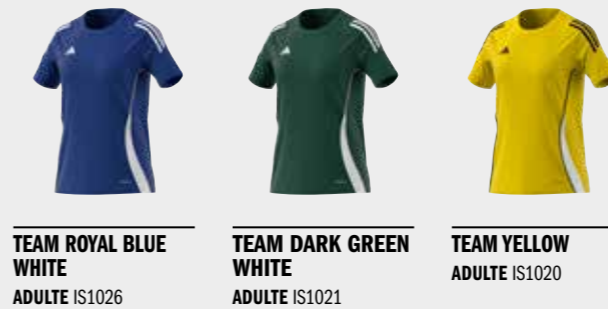

**TEAM NAVY BLUE 2 WHITE**  
ADULTE IS1022

**TEAM POWER RED 2 WHITE**  
ADULTE IS1023

**TEAM ROYAL BLUE WHITE**  
ADULTE IS1026

**TEAM DARK GREEN WHITE**  
ADULTE IS1021

**TEAM YELLOW**  
ADULTE IS1020

**TEAM MID GREY WHITE**  
ADULTE IS1025