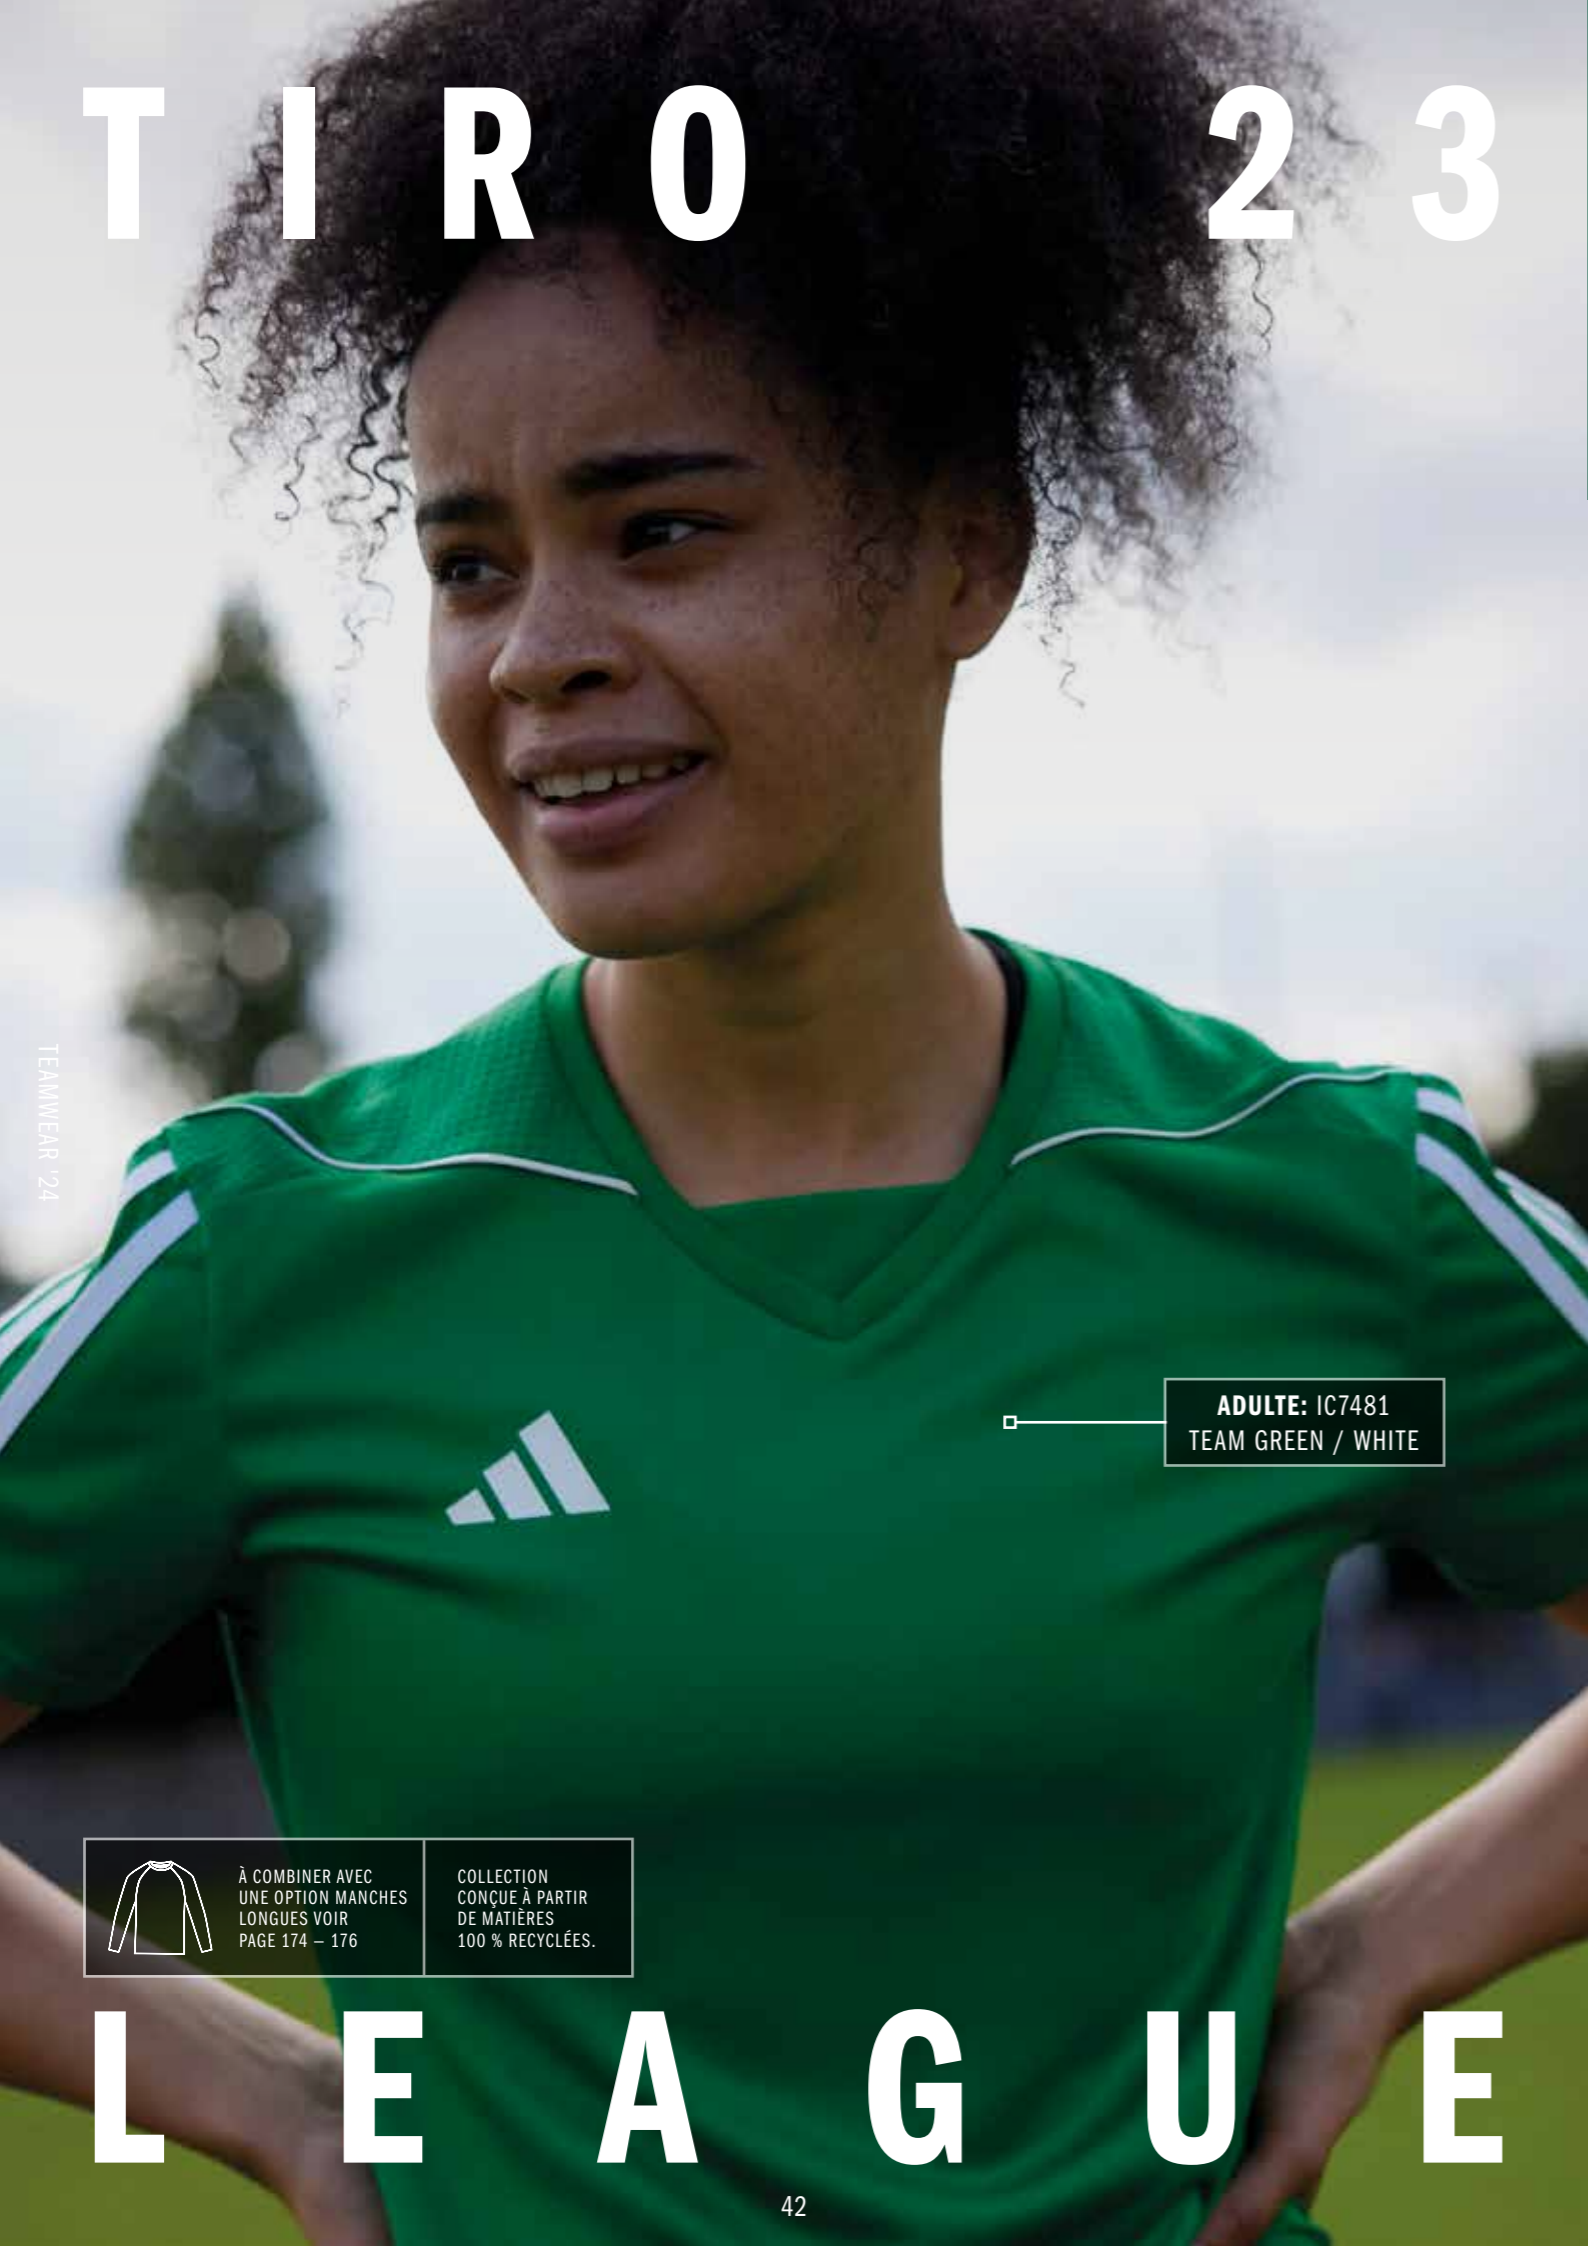

TIRO 23

TENUES DE MATCH FEMME

TIRO 23 LEAGUE JERSEY WOMEN

TIRO 23 JSY W

COUPE: SLIM

MATIÈRE PRINCIPALE: 100% POLYESTER RECYCLÉ

ADULTE: 30 €

TAILLES: 2XS, XS, S, M, L, XL, 2XL

CYCLE DE VIE → FEB 2025

TIRO 23 LEAGUE SHORT WOMEN

TIRO 23 SHO LW

COUPE: REGULAR

MATIÈRE PRINCIPALE: 100% POLYESTER RECYCLÉ

ADULTE: 30 €

TAILLES: 2XS, XS, S, M, L, XL, 2XL

CYCLE DE VIE → FEB 2025

TEAMWEAR '24

ADULTE: IC7481
TEAM GREEN / WHITE

À COMBINER AVEC
UNE OPTION MANCHES
LONGUES VOIR
PAGE 174 – 176

COLLECTION
CONÇUE À PARTIR
DE MATIÈRES
100 % RECYCLÉES.

LEAGUE

			KEY ARTICLE
ADULTE: IC7481 TEAM GREEN / WHITE	ADULTE: HR4612 BLACK / WHITE	ADULTE: HR4613 TEAM NAVY BLUE 2 / WHITE	ADULTE: HT6549 TEAM POWER RED 2 / WHITE
ADULTE: HR4616 TEAM ROYAL BLUE / WHITE	ADULTE: IC7482 TEAM ONIX / WHITE	ADULTE: HR4614 TEAM YELLOW / BLACK	ADULTE: HR4615 WHITE / BLACK
À ASSOCIER AVEC LE SHORT TIRO 23 WOMEN:			
ADULTE: IB8125 TEAM GREEN / WHITE	ADULTE: HT6548 BLACK / WHITE	ADULTE: HR9748 TEAM NAVY BLUE 2 / WHITE	ADULTE: HR9749 TEAM POWER RED 2 / WHITE
ADULTE: HR9751 TEAM ROYAL BLUE / WHITE	ADULTE: IB8126 TEAM ONIX / WHITE	ADULTE: HR9752 TEAM YELLOW / BLACK	ADULTE: HR9750 WHITE / BLACK

TEAMWEAR '24