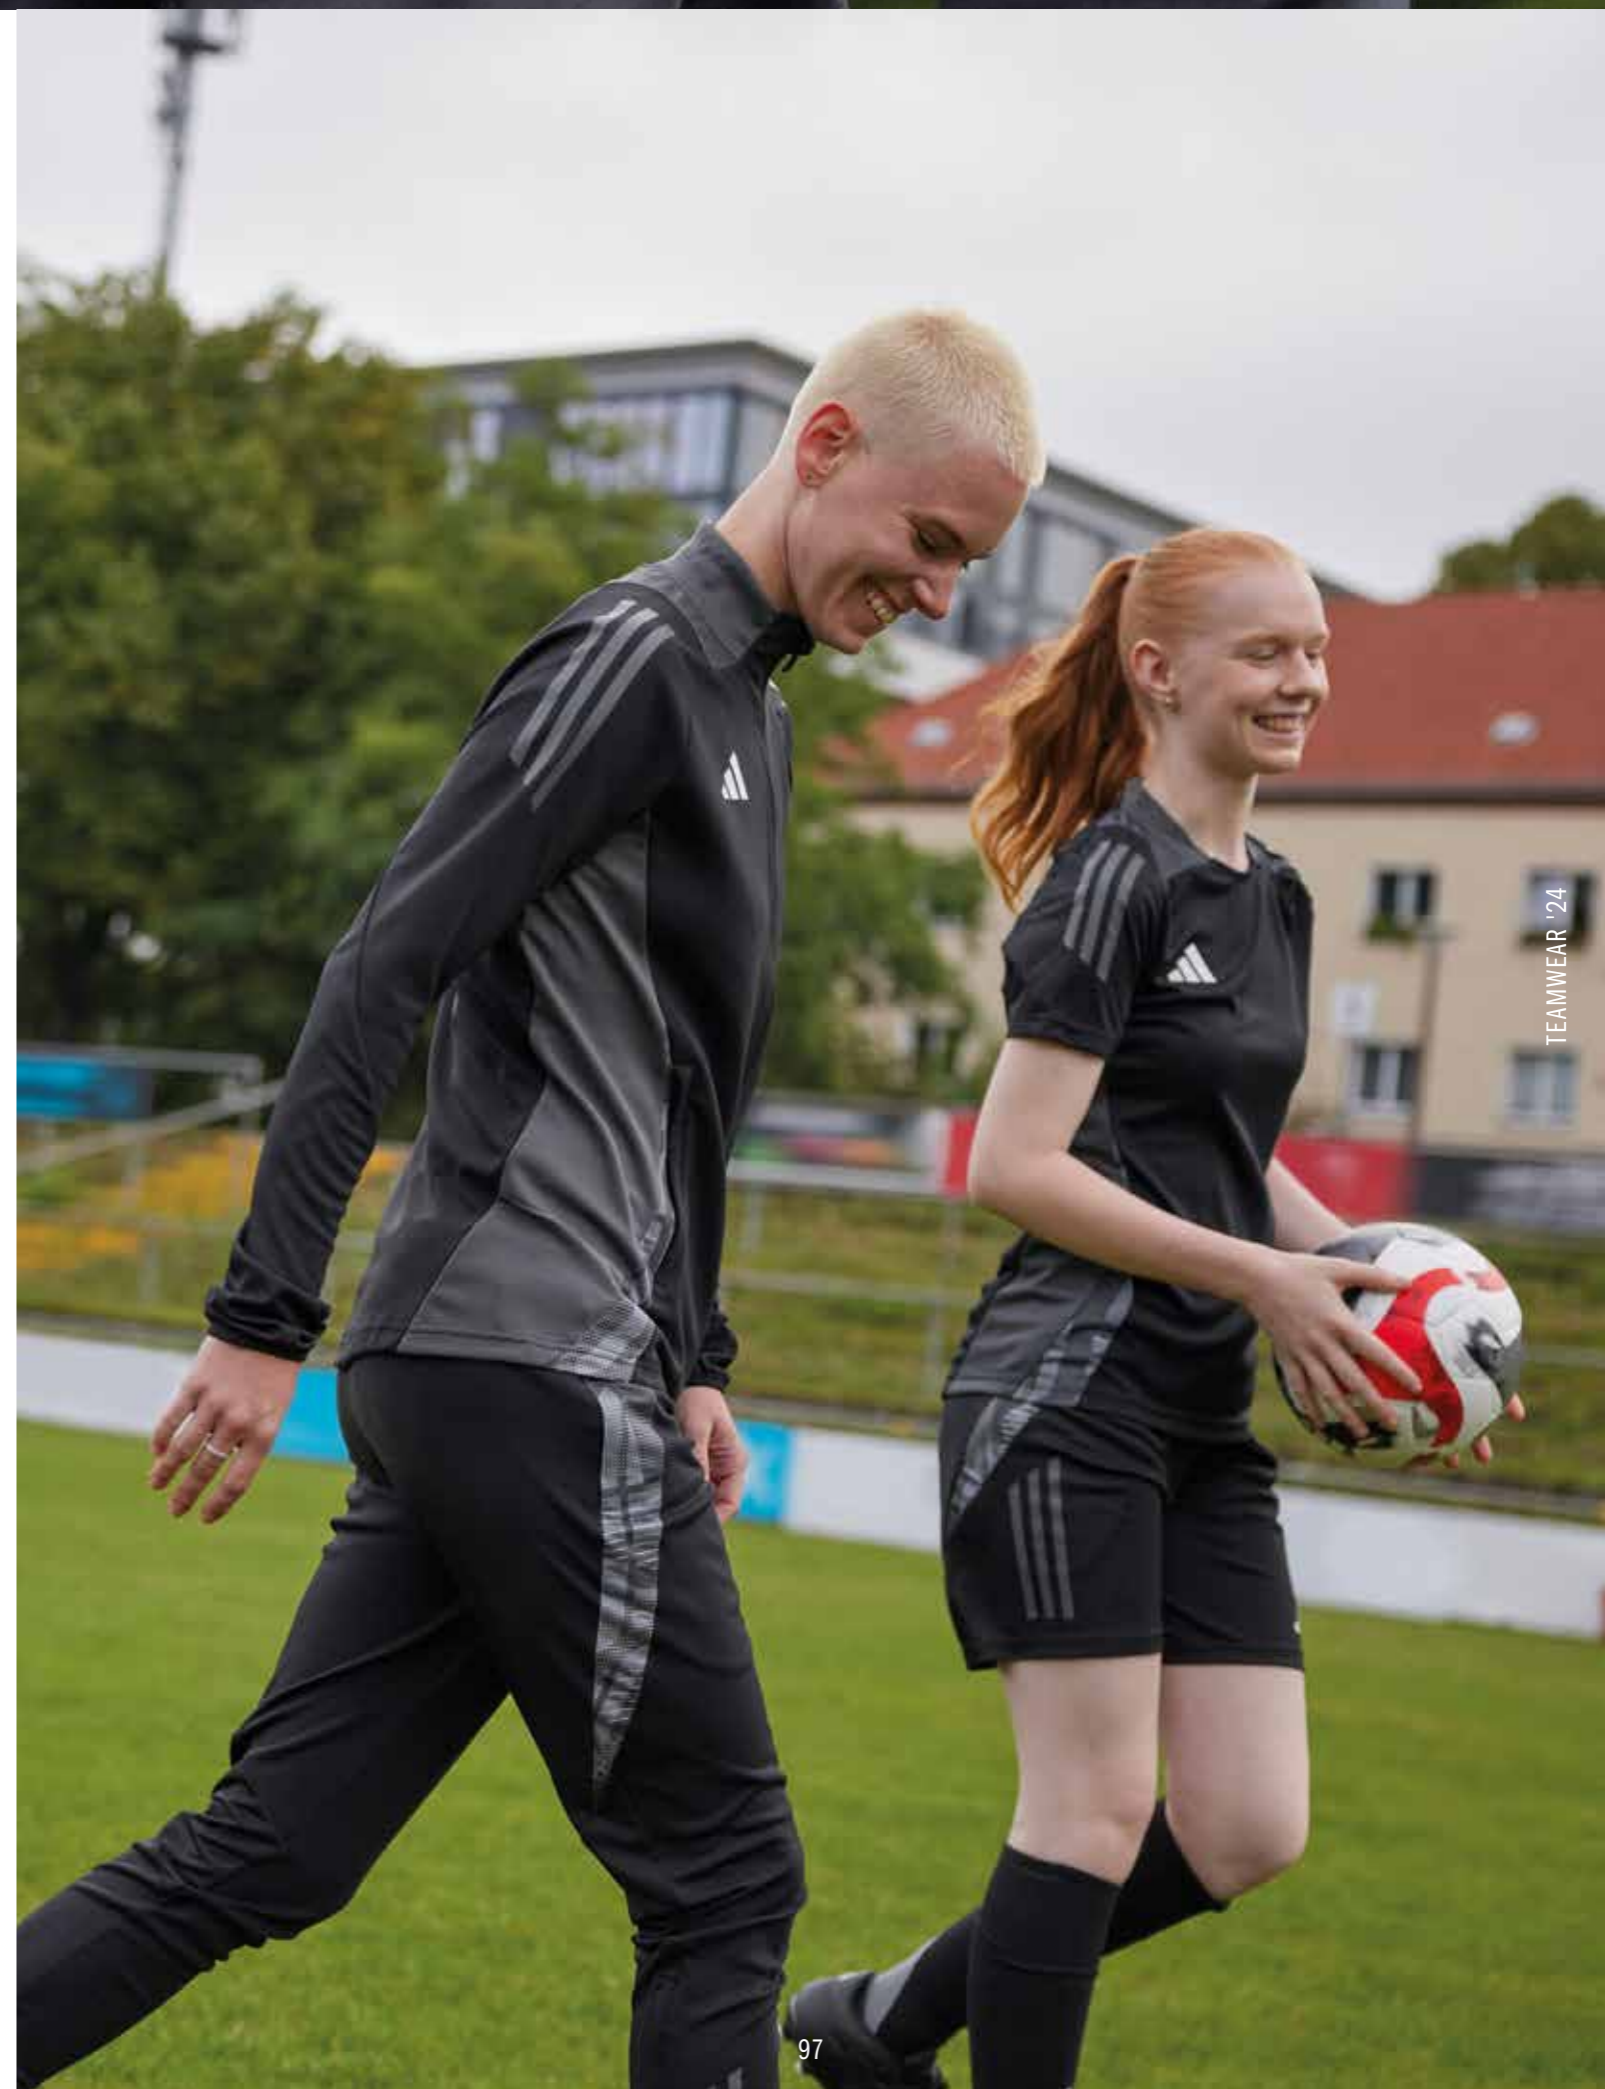

KEY ARTICLE

TIRO 24 COMPETITION JERSEY WOMEN 🔒

TIRO24 C TRJSYW

COUPE: REGULAR

MATIÈRE PRINCIPALE: 100% POLYESTER RECYCLÉ

ADULTE: 35 €

| **TAILLES:** 2XS, XS, S, M, L, XL, 2XL

TIRO 24 COMPETITION POLO WOMEN 🔒

TIRO24 C POLO W

COUPE: REGULAR

MATIÈRE PRINCIPALE: 65% POLYESTER RECYCLÉ / 35% COTON

ADULTE: 40 €

| **TAILLES:** 2XS, XS, S, M, L, XL, 2XL

TIRO 24 COMPETITION DOWNTIME SHORT WOMEN 🔒

TIRO24 C DTSHOW

COUPE: REGULAR

MATIÈRE PRINCIPALE: 100% POLYESTER RECYCLÉ

ADULTE: 40 €

| **TAILLES:** 2XS, XS, S, M, L, XL, 2XL

TEAMWEAR '24

TEAMWEAR '24