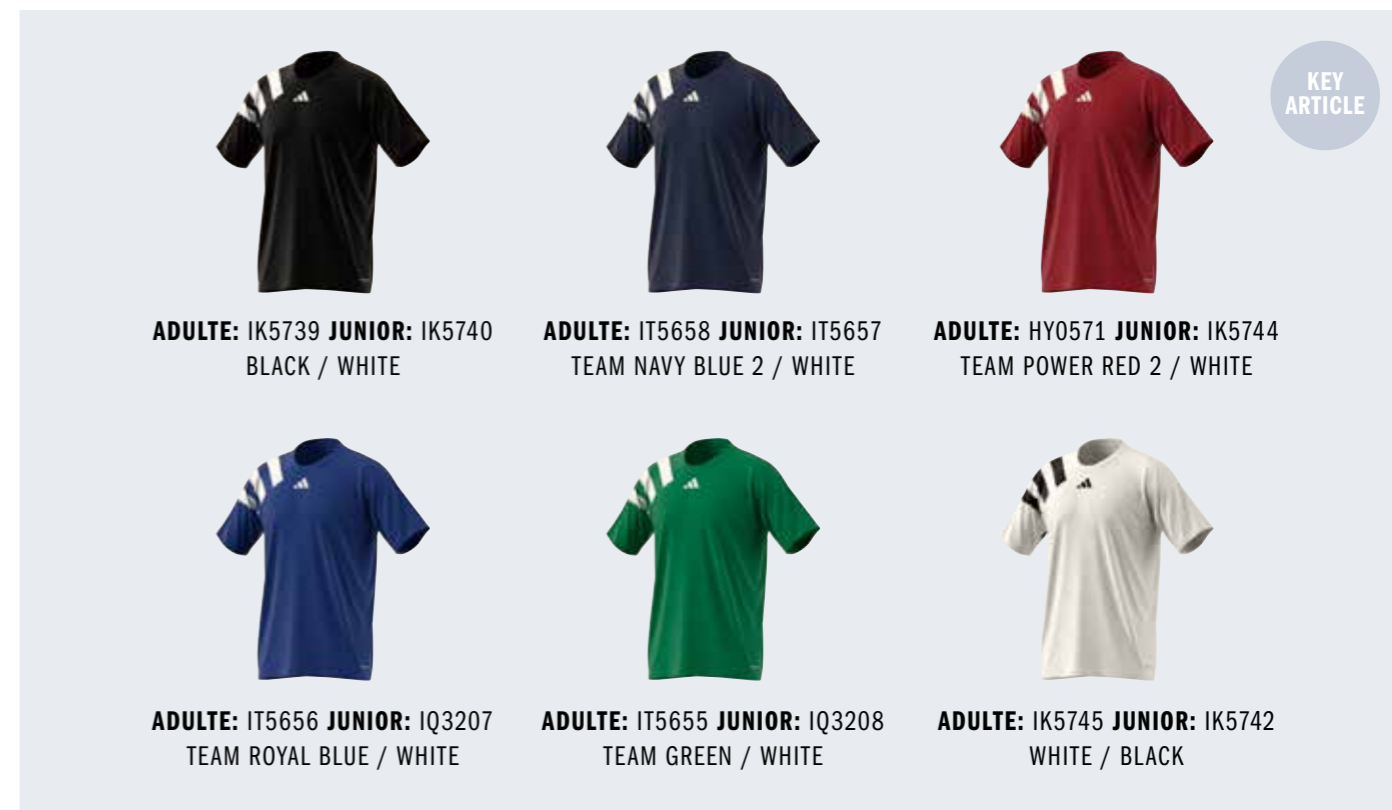

FORTORE 23

TENUES DE MATCH HOMME ET JUNIOR

FORTORE 23 JERSEY

FORTORE23 JSY

COUPE: REGULAR

MATIÈRE PRINCIPALE: 100% POLYESTER RECYCLÉ

ADULTE: 28 €

JUNIOR: 25 €

TAILLES: XS, S, M, L, XL, 2XL, 3XL

TAILLES: 116, 128, 140, 152, 164, 176

CYCLE DE VIE → FEB 2027

ADULTE: IT5652 JUNIOR: IT5651
TEAM COLL BURGUNDY 2 /
TEAM LIGHT BLUE

ADULTE: IQ3210 JUNIOR: IQ3214
TEAM COLL BURGUNDY 2 /
TEAM LIGHT BLUE WHITE

ADULTE: IM8904
SEMI BLUE BURST / TEAM ROYAL BLUE

À COMBINER AVEC
UNE OPTION MANCHES
LONGUES VOIR
PAGE 174 – 176

COLLECTION
CONÇUE À PARTIR
DE MATIÈRES
100 % RECYCLÉES.

FORTORE 23

ADULTE: IK5772 **JUNIOR:** IK5774
TEAM LIGHT GREY / WHITE

ADULTE: IT5652 **JUNIOR:** IT5651
TEAM COLL BURGUNDY 2 / TEAM LIGHT BLUE

ADULTE: IK5737 **JUNIOR:** IK5730
BLACK / TEAM GREEN / TEAM YELLOW
/ TEAM COLLEG RED

ADULTE: IK5738 **JUNIOR:** IK5727
TEAM NAVY BLUE 2 /
TEAM COLLEG RED / WHITE /
TEAM ROYAL BLUE